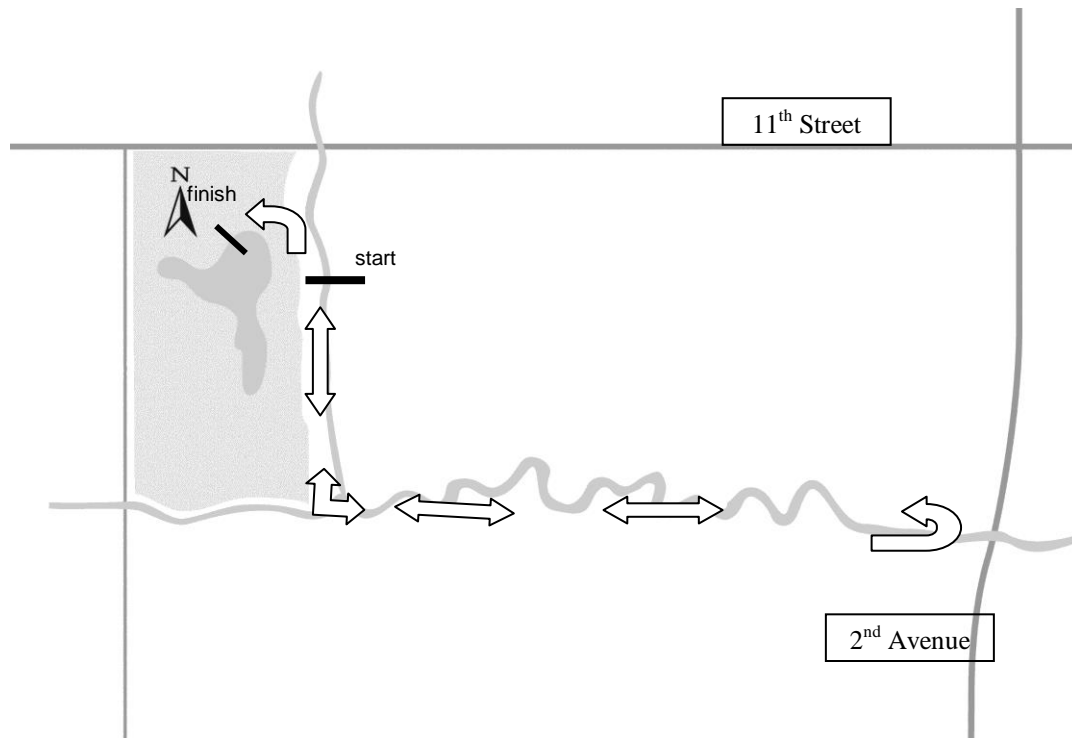

NEBRASKA SENIOR GAMES

5k RUN

Instructions:

1. Check-in at Peterson Senior Activity Center. Runners and walkers will go to the start line at the Sue Bush Memorial Shelter, located on the northeast corner of the park.
2. The race will occur on the concrete trail. Stay on the right side of the trail except to pass.
3. Please be cautious on the turnaround. This is a down and back course.
4. A water aid station is located near the turnaround.
5. The finish line is located on the trail just south of the Peterson Senior Activity Center.
6. **Have fun!**

NEBRASKA SENIOR GAMES

10k RUN

Check-in at Cottonmill Lodge.

10k participants will run the course twice. The halfway turnaround is in front of the Cottonmill Lodge.