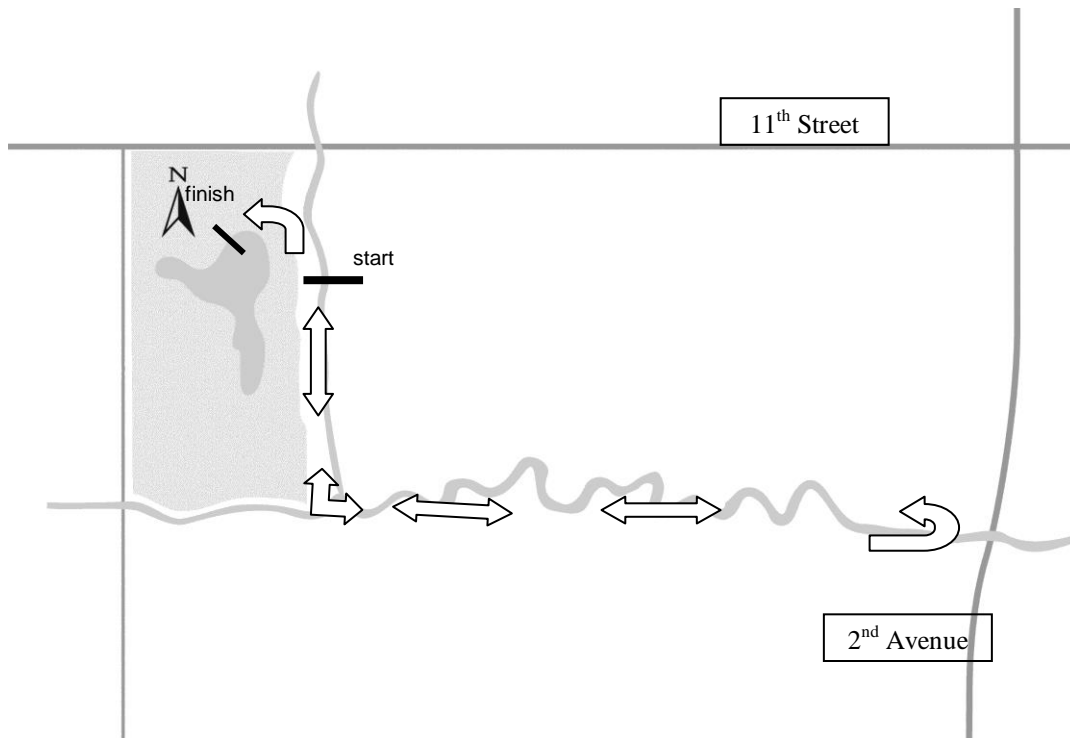

NEBRASKA SENIOR GAMES

5k RUN

Instructions:

1. Check-in at Peterson Senior Activity Center. Runners and walkers will go to the start line at the Sue Bush Memorial Shelter, located on the northeast corner of the park.
2. The race will occur on the concrete trail. Stay on the right side of the trail except to pass.
3. Please be cautious on the turnaround. This is a down and back course.
4. A water aid station is located near the turnaround.
5. The finish line is located on the trail just south of the Peterson Senior Activity Center.
6. **Have fun!**

NEBRASKA SENIOR GAMES

10k RUN

Check-in at Cottonmill Lodge.

10k participants will run the course twice. The halfway turnaround is in front of the Cottonmill Lodge.