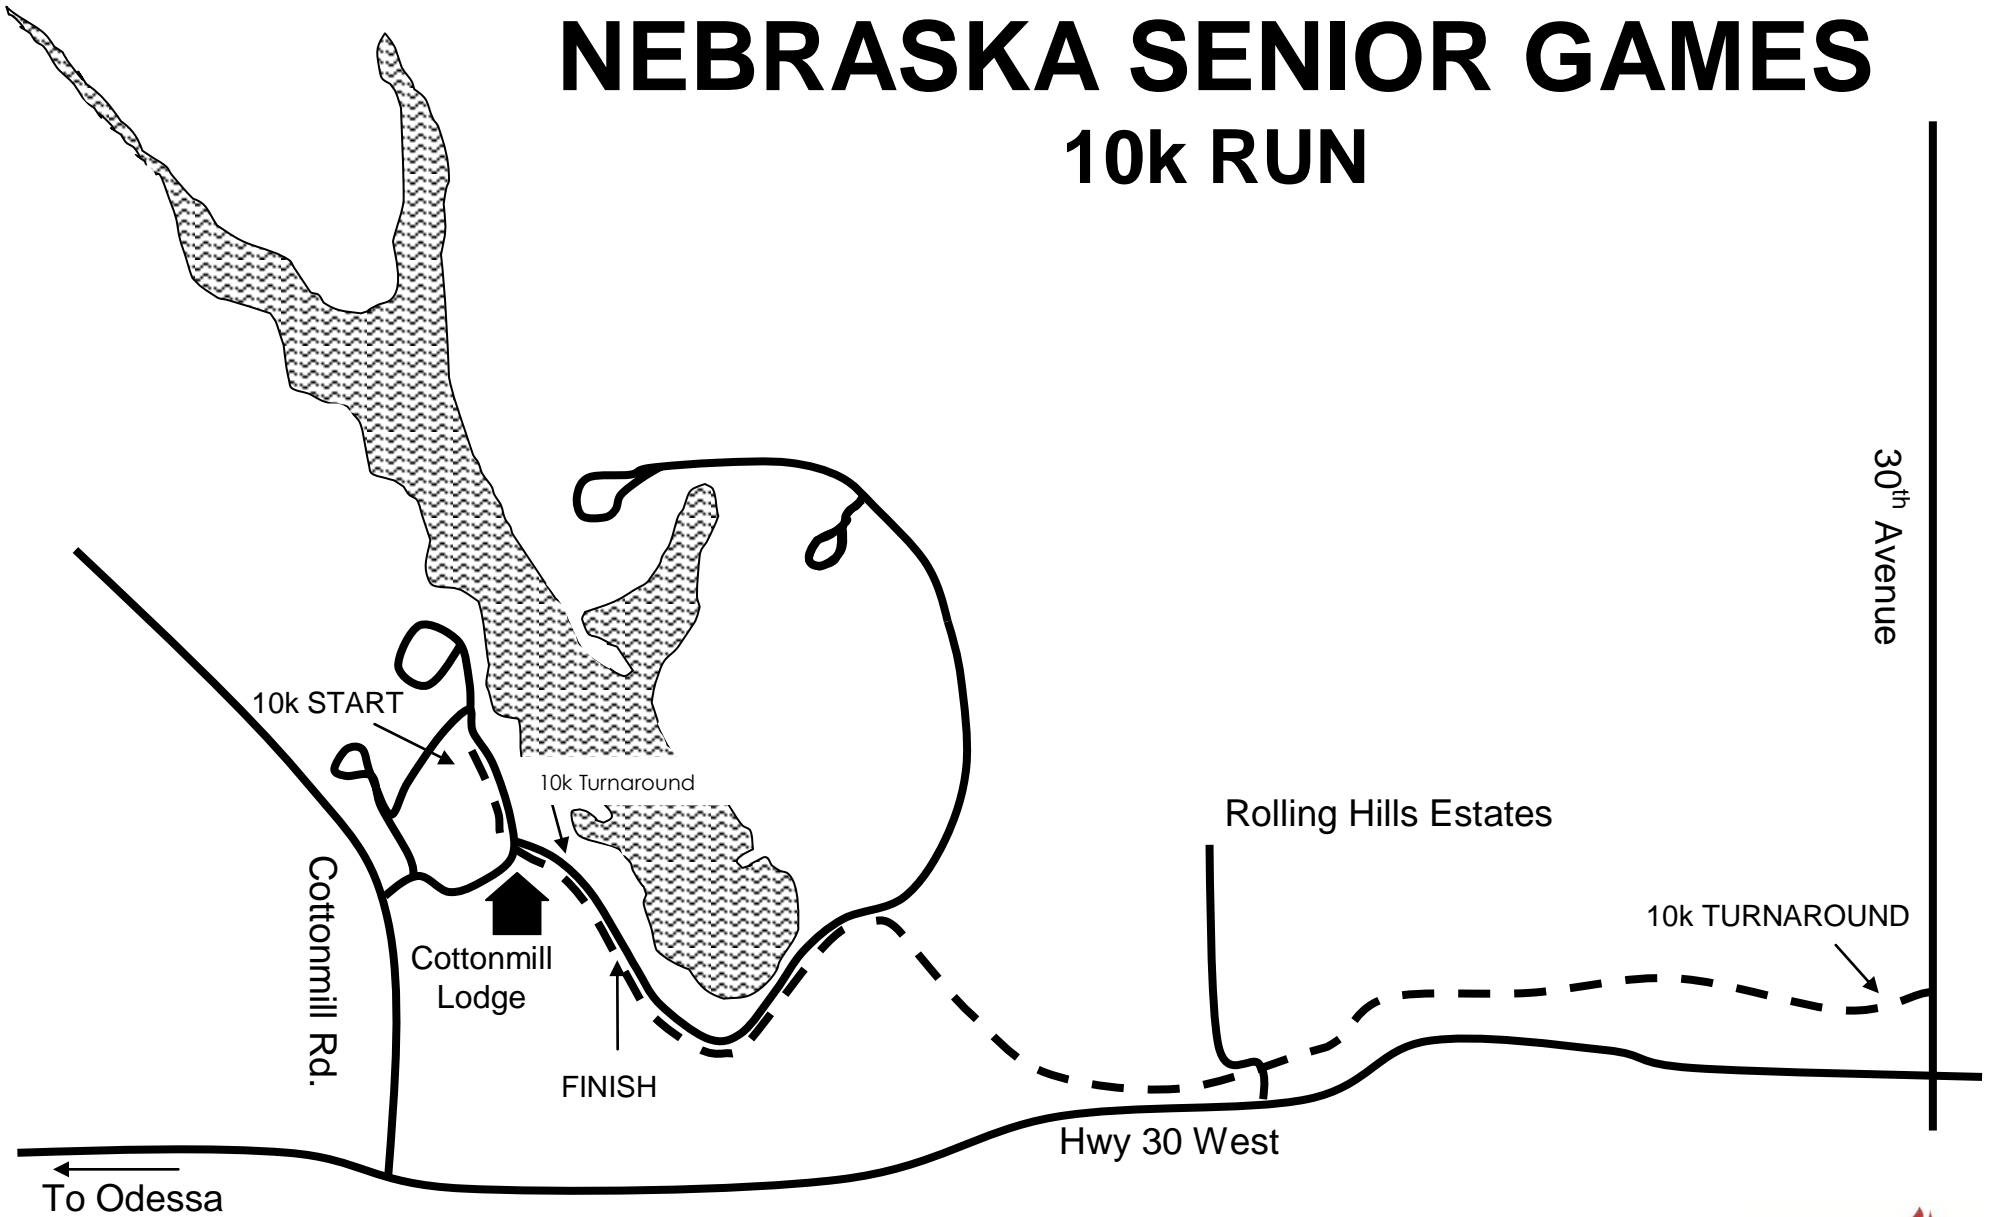

NEBRASKA SENIOR GAMES

5k RUN

Instructions:

1. Check-in at Peterson Senior Activity Center. Runners and walkers will go to the start line at the Sue Bush Memorial Shelter, located on the northeast corner of the park.
2. The race will occur on the concrete trail. Stay on the right side of the trail except to pass.
3. Please be cautious on the turnaround. This is a down and back course.
4. A water aid station is located near the turnaround.
5. The finish line is located on the trail just south of the Peterson Senior Activity Center.
6. **Have fun!**

NEBRASKA SENIOR GAMES

10k RUN

Check-in at Cottonmill Lodge.

10k participants will run the course twice. The halfway turnaround is in front of the Cottonmill Lodge.